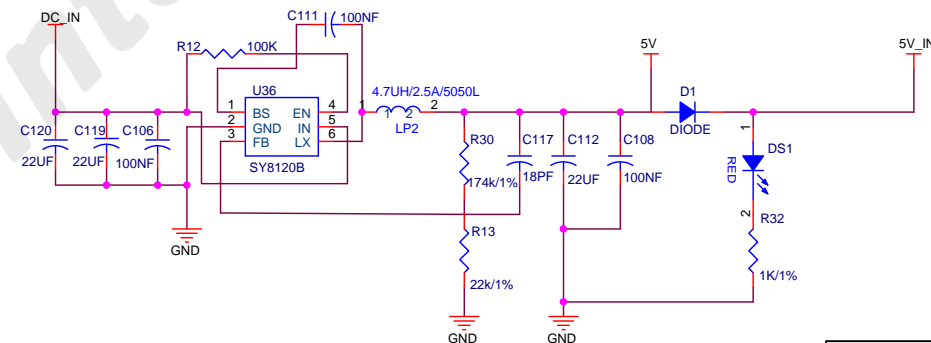

GPIO

POWER

POWER CONNECT

DC-DC DCin--5V

IntoRobot®		深圳市摩仑科技有限公司	
Size	B	Title	intorobot Atom shield V1
Sheet 1	of 3	Document Number	<Doc>
Date:		Friday, September 23, 2016	Rev 1.0
Design By: Hardware Team		Checked By: Hardware Team	

AU6350

SD CARD

ETHERNET

USB

IntoRobot®		深圳市摩仑科技有限公司	
Size	B	Title	intorobot Atom shield V1
Sheet	3	of 3	Document Number <Doc>
Date:		Friday, September 23, 2016	Rev 1.0
Design By: Hardware Team		Checked By: Hardware Team	