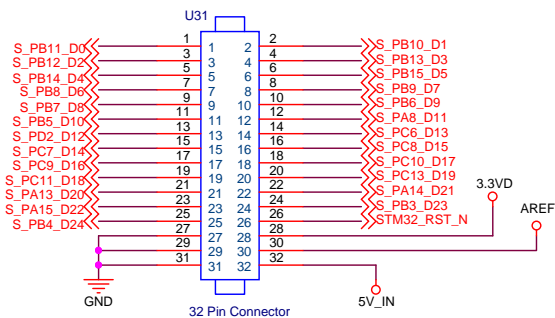

GPIO

POWER

POWER CONNECT

DC-DC DCin--5V

IntoRobot®		深圳市摩仑科技有限公司	
Size	B	Title	intorobot Atom shield V1
Sheet 1	of 3	Document Number	<Doc>
Date:		Friday, September 23, 2016	Rev 1.0
Design By: Hardware Team		Checked By: Hardware Team	

AU6350

SD CARD

ETHERNET

USB

IntoRobot®		深圳市摩仑科技有限公司	
Size	B	Title	intorobot Atom shield V1
Sheet	3	of 3	Document Number <Doc>
Date:		Friday, September 23, 2016	Rev 1.0
Design By: Hardware Team		Checked By: Hardware Team	