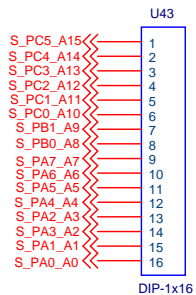

GPIO

POWER

POWER CONNECT

DC-DC DCin--5V

IntoRobot®		深圳市摩仑科技有限公司	
Size	B	Title	intorobot Atom shield V1
Sheet 1	of 3	Document Number	<Doc>
Date:		Friday, September 23, 2016	Rev 1.0
Design By: Hardware Team		Checked By: Hardware Team	

AU6350

SD CARD

ETHERNET

USB

IntoRobot®		深圳市摩仑科技有限公司	
Size	B	Title	intorobot Atom shield V1
Sheet	3	of 3	Document Number <Doc>
Date:		Friday, September 23, 2016	Rev 1.0
Design By: Hardware Team		Checked By: Hardware Team	