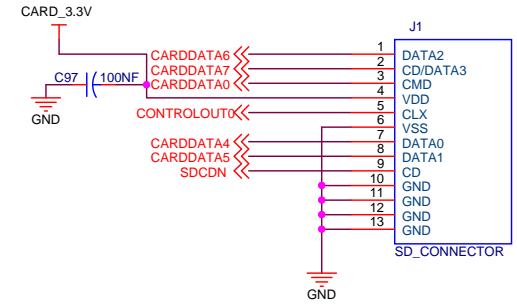

GPIO

POWER

POWER CONNECT

DC-DC DCin--5V

IntoRobot®		深圳市摩仑科技有限公司	
Size	B	Title	intorobot Atom shield V1
Sheet 1	of 3	Document Number	<Doc>
Date:		Friday, September 23, 2016	Rev 1.0
Design By: Hardware Team		Checked By: Hardware Team	

AU6350

SD CARD

ETHERNET

USB

IntoRobot®		深圳市摩仑科技有限公司	
Size	B	Title	intorobot Atom shield V1
Sheet	3	of 3	Document Number <Doc>
Date:		Friday, September 23, 2016	Rev 1.0
Design By: Hardware Team		Checked By: Hardware Team	