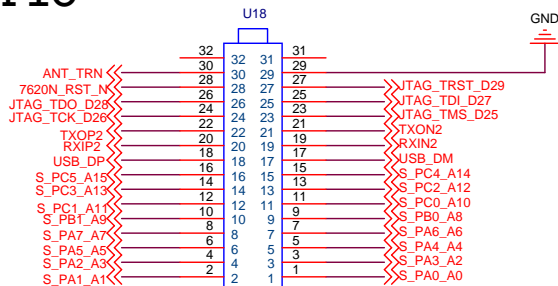

GPIO

POWER

POWER CONNECT

DC-DC DCin--5V

IntoRobot®		深圳市摩仑科技有限公司	
Size	B	Title	intorobot Atom shield V1
Sheet 1	of 3	Document Number	<Doc>
Date:		Friday, September 23, 2016	Rev 1.0
Design By: Hardware Team		Checked By: Hardware Team	

AU6350

SD CARD

ETHERNET

USB

IntoRobot®		深圳市摩仑科技有限公司	
Size	B	Title	intorobot Atom shield V1
Sheet	3	of 3	Document Number <Doc>
Date:		Friday, September 23, 2016	Rev 1.0
Design By: Hardware Team		Checked By: Hardware Team	