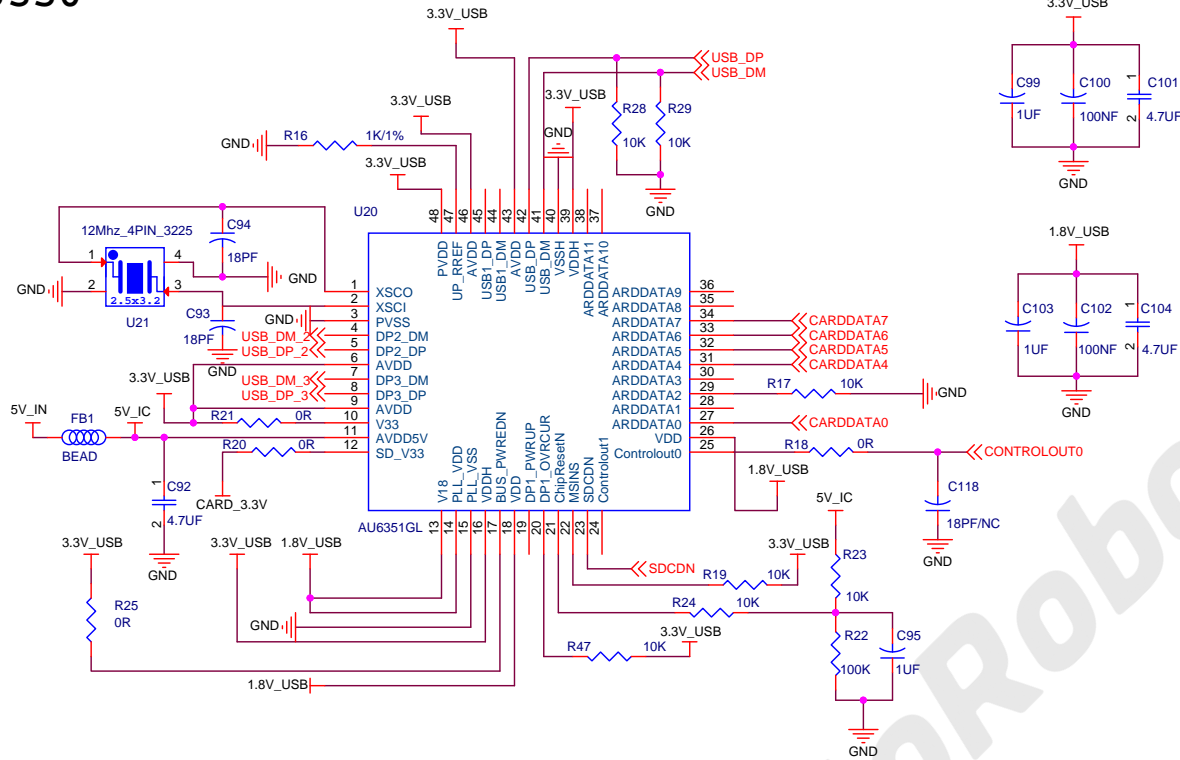

GPIO

POWER

POWER CONNECT

DC-DC DCin--5V

IntoRobot®		深圳市摩仑科技有限公司	
Size	B	Title	intorobot Atom shield V1
Sheet 1	of 3	Document Number	<Doc>
Date:		Friday, September 23, 2016	Rev 1.0
Design By: Hardware Team		Checked By: Hardware Team	

AU6350

SD CARD

ETHERNET

USB

IntoRobot®		深圳市摩仑科技有限公司	
Size	B	Title	intorobot Atom shield V1
Sheet	3	of 3	Document Number <Doc>
Date:		Friday, September 23, 2016	Rev 1.0
Design By: Hardware Team		Checked By: Hardware Team	