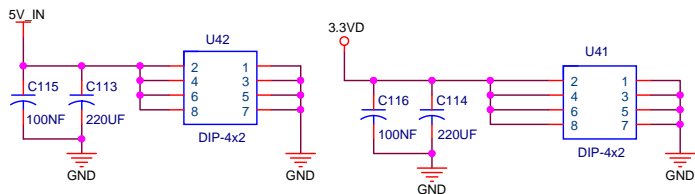

GPIO

POWER

POWER CONNECT

DC-DC DCin--5V

IntoRobot®		深圳市摩仑科技有限公司	
Size	B	Title	intorobot Atom shield V1
Sheet 1	of 3	Document Number	<Doc>
Date:		Friday, September 23, 2016	Rev 1.0
Design By: Hardware Team		Checked By: Hardware Team	

AU6350

SD CARD

ETHERNET

USB

IntoRobot®		深圳市摩仑科技有限公司	
Size	B	Title	intorobot Atom shield V1
Sheet	3	of 3	Document Number <Doc>
Date:		Friday, September 23, 2016	Rev 1.0
Design By: Hardware Team		Checked By: Hardware Team	