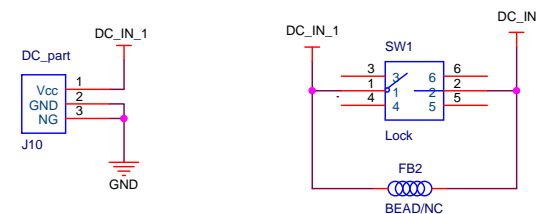

GPIO

POWER

POWER CONNECT

DC-DC DCin--5V

IntoRobot®		深圳市摩仑科技有限公司	
Size	B	Title	intorobot Atom shield V1
Sheet 1	of 3	Document Number	<Doc>
Date:		Friday, September 23, 2016	Rev 1.0
Design By: Hardware Team		Checked By: Hardware Team	

AU6350

SD CARD

ETHERNET

USB

IntoRobot®		深圳市摩仑科技有限公司	
Size	B	Title	intorobot Atom shield V1
Sheet	3	of 3	Document Number <Doc>
Date:		Friday, September 23, 2016	Rev 1.0
Design By: Hardware Team		Checked By: Hardware Team	