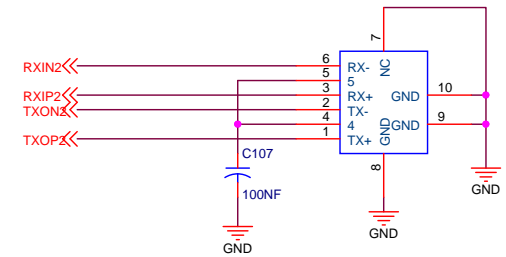

GPIO

POWER

POWER CONNECT

DC-DC DCin--5V

IntoRobot®		深圳市摩仑科技有限公司	
Size	B	Title	intorobot Atom shield V1
Sheet 1	of 3	Document Number	<Doc>
Date:		Friday, September 23, 2016	Rev 1.0
Design By: Hardware Team		Checked By: Hardware Team	

AU6350

SD CARD

ETHERNET

USB

IntoRobot®		深圳市摩仑科技有限公司	
Size	B	Title	intorobot Atom shield V1
Sheet	3	of 3	Document Number <Doc>
Date:		Friday, September 23, 2016	Rev 1.0
Design By: Hardware Team		Checked By: Hardware Team	