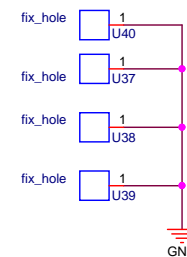

GPIO

POWER

POWER CONNECT

DC-DC DCin--5V

IntoRobot®		深圳市摩仑科技有限公司	
Size	B	Title	intorobot Atom shield V1
Sheet 1	of 3	Document Number	<Doc>
Date:		Friday, September 23, 2016	Rev 1.0
Design By: Hardware Team		Checked By: Hardware Team	

AU6350

SD CARD

ETHERNET

USB

IntoRobot®		深圳市摩仑科技有限公司	
Size	B	Title	intorobot Atom shield V1
Sheet	3	of 3	Document Number <Doc>
Date:		Friday, September 23, 2016	Rev 1.0
Design By: Hardware Team		Checked By: Hardware Team	