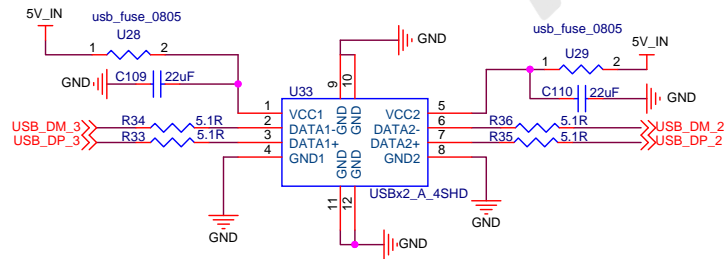

GPIO

POWER

POWER CONNECT

DC-DC DCin--5V

IntoRobot®		深圳市摩仑科技有限公司	
Size	B	Title	intorobot Atom shield V1
Sheet 1	of 3	Document Number	<Doc>
Date:		Friday, September 23, 2016	Rev 1.0
Design By: Hardware Team		Checked By: Hardware Team	

AU6350

SD CARD

ETHERNET

USB

IntoRobot®		深圳市摩仑科技有限公司	
Size	B	Title	intorobot Atom shield V1
Sheet	3	of 3	Document Number <Doc>
Date:		Friday, September 23, 2016	Rev 1.0
Design By: Hardware Team		Checked By: Hardware Team	