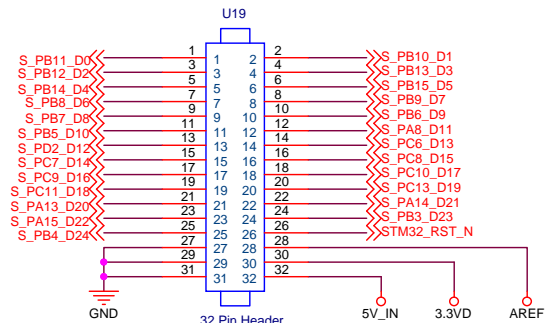

GPIO

POWER

POWER CONNECT

DC-DC DCin--5V

IntoRobot®		深圳市摩仑科技有限公司	
Size	B	Title	intorobot Atom shield V1
Sheet 1	of 3	Document Number	<Doc>
Date:		Friday, September 23, 2016	Rev 1.0
Design By: Hardware Team		Checked By: Hardware Team	

AU6350

SD CARD

ETHERNET

USB

IntoRobot®		深圳市摩仑科技有限公司	
Size	B	Title	intorobot Atom shield V1
Sheet	3	of 3	Document Number <Doc>
Date:		Friday, September 23, 2016	Rev 1.0
Design By: Hardware Team		Checked By: Hardware Team	